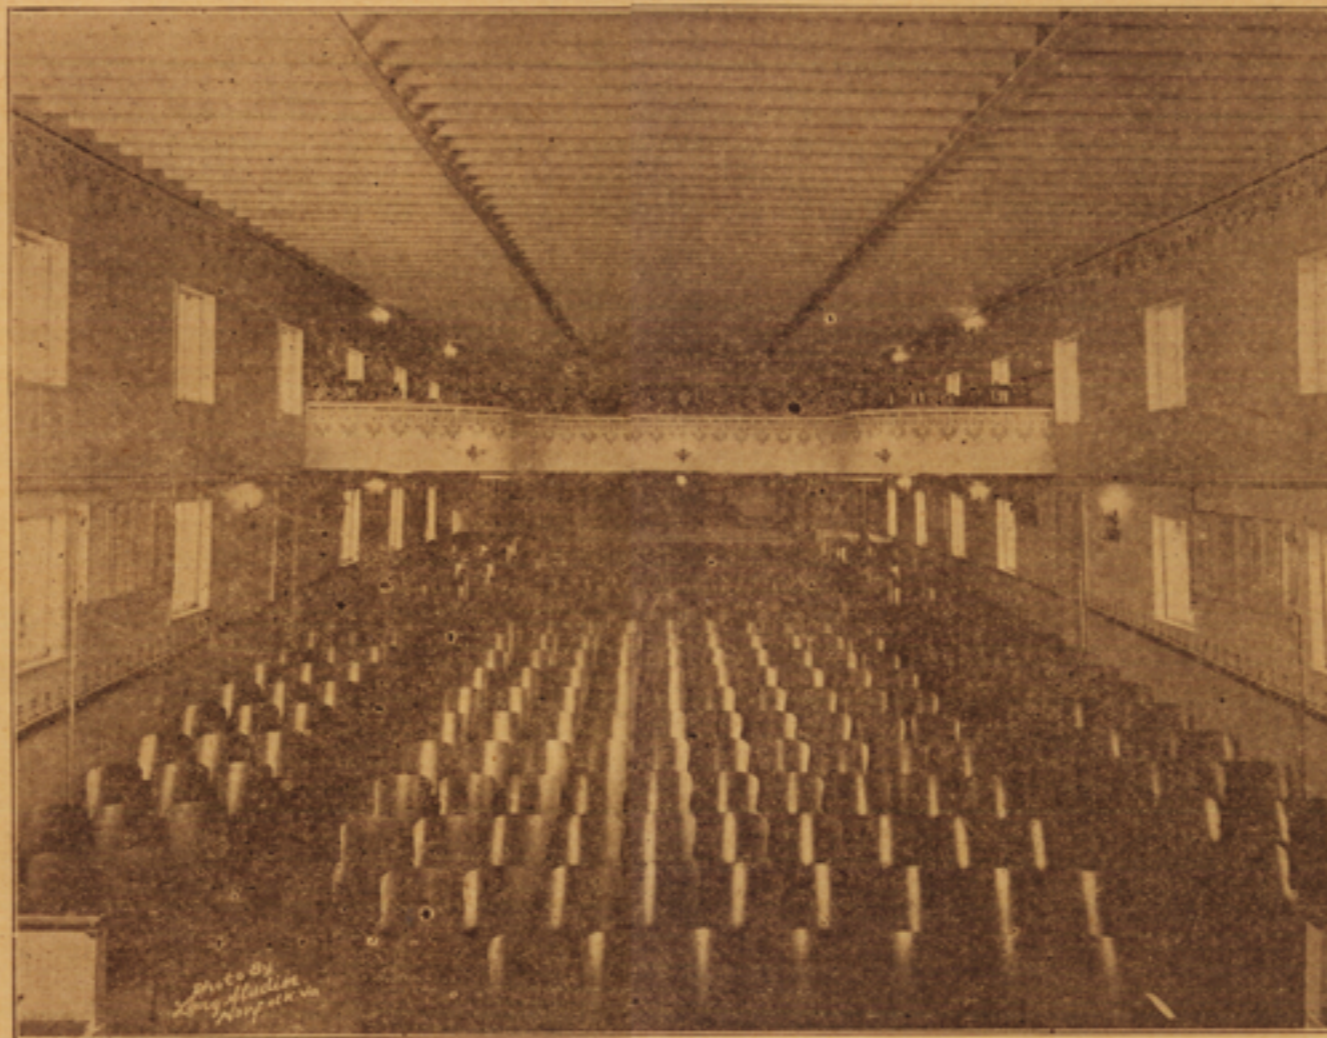

Biggest Because BEST

EVERY NIGHT
—A—
DIFFERENT PLAY
NEW VAUDEVILLE
and a
VARIED ORCHESTRA
CONCERT

BEULAH ADAMS

BOBBY GILES

REMODELED INTERIOR WITH NEW COMFORTABLE SEATS, AND NOTHING TO OBSTRUCT THE VIEW OF THE STAGE

Plays presented under the direction of Chas. M. Hunter

FRIDAY is Feature Night
and the play is—

"Smiling Thru"

Beyond a doubt the best
feature play that the Float-
ing Theatre has ever
presented

BEST Because Biggest